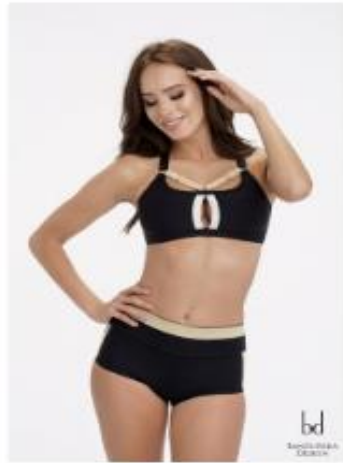

NITE NITE · SET

58.74€