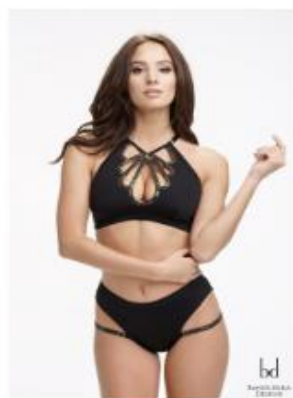

PREFER COLD - SET

63.46€