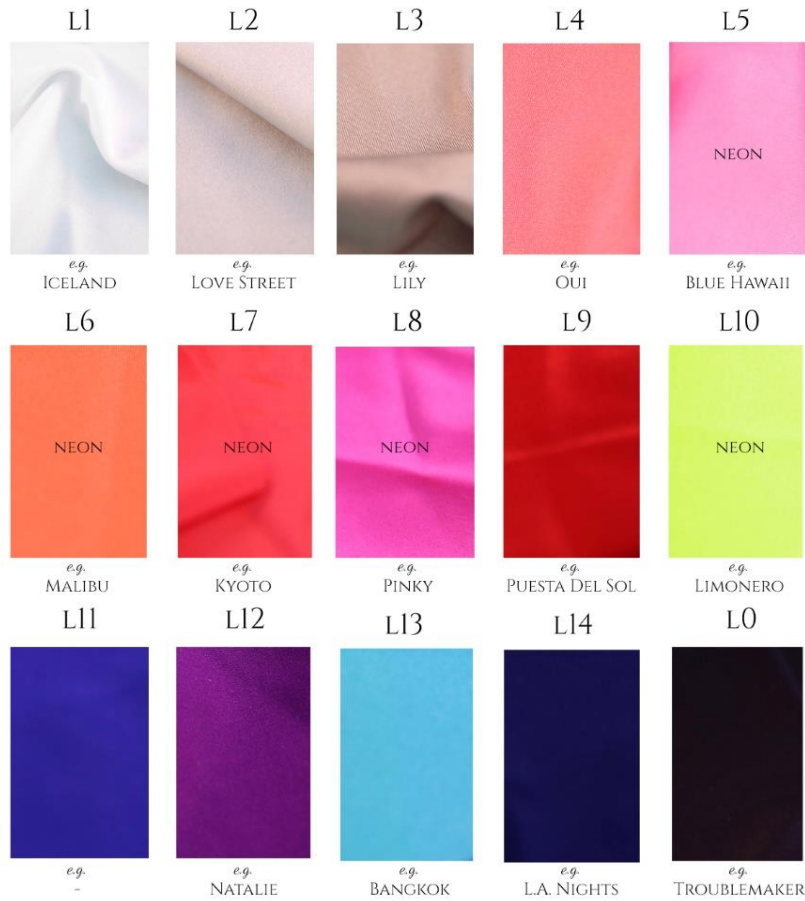

e.g.
TAXI'S HERE

SQ11

e.g.
MOON LANDING

SQ12

e.g.
JUPITER

SQ13

e.g.
CITY BY NIGHT

SEQUINS
100% PES